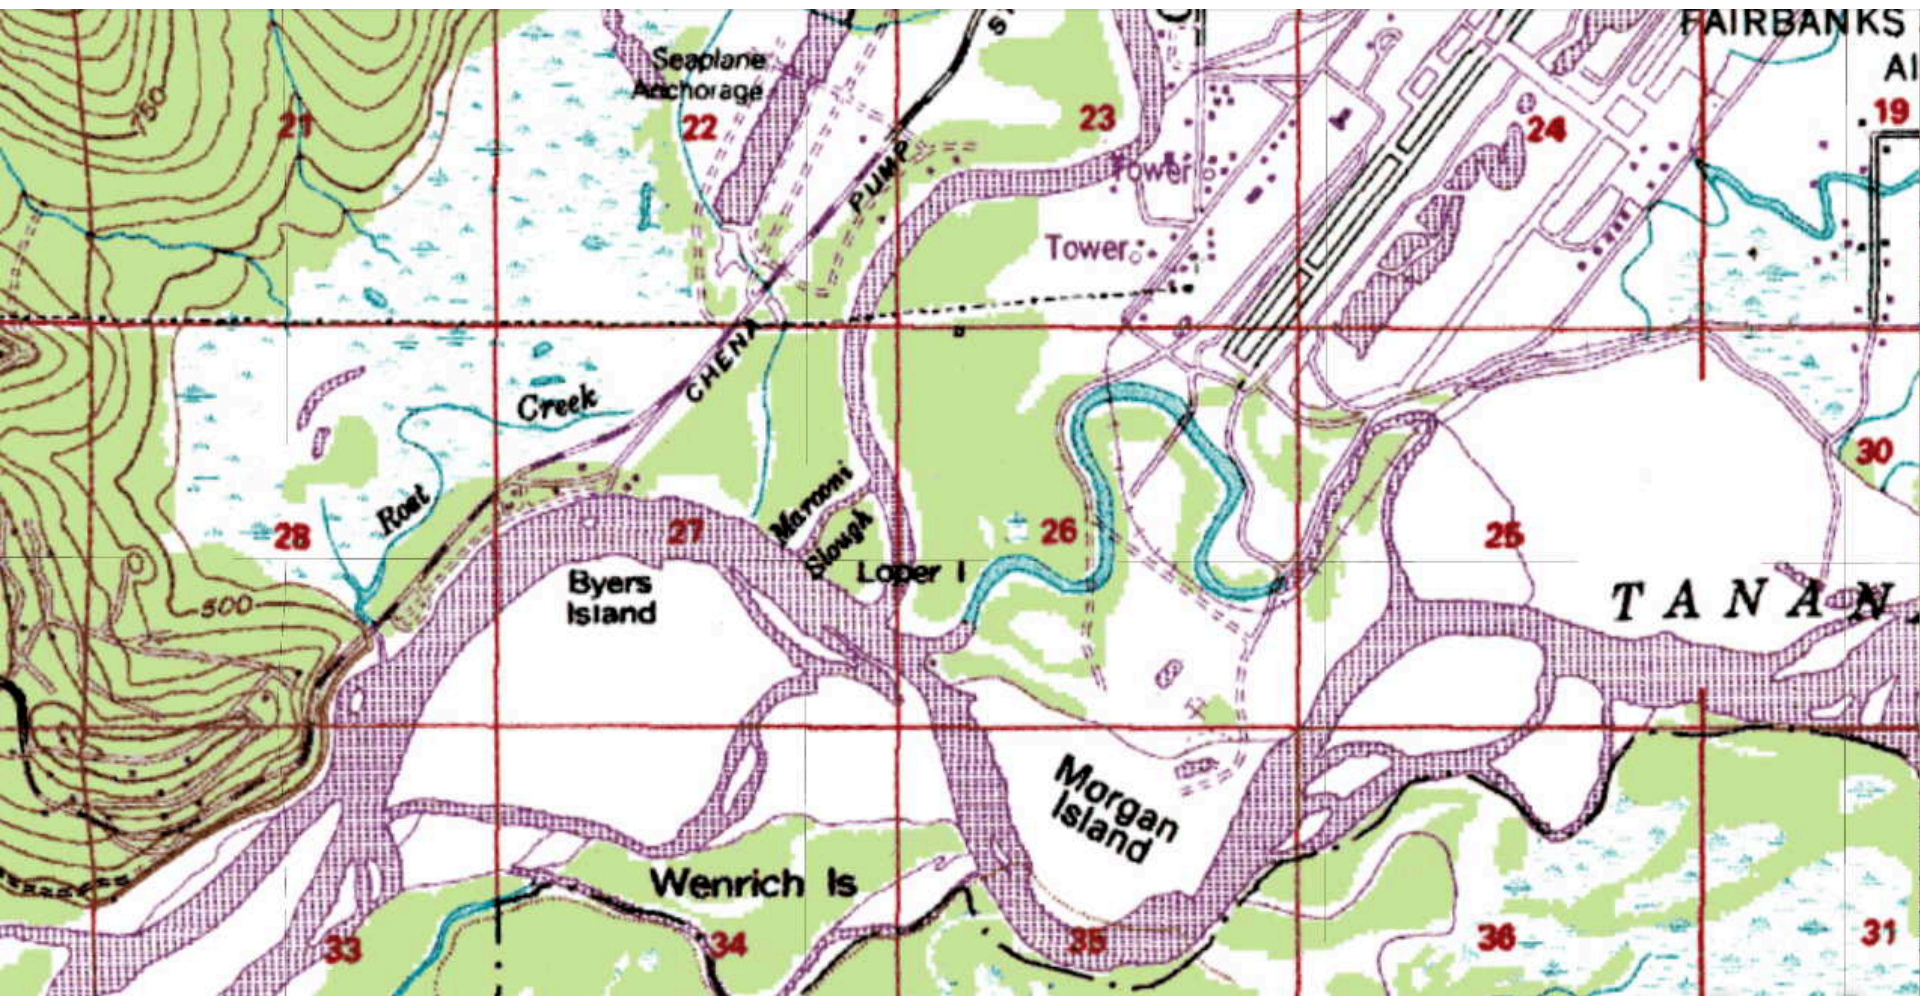

Fairbanks-Chena Topo 1907-1913

Fairbanks-Chena-Tanana Topo 1939

Fairbanks 1949

Fairbanks-Chena topo 1963

FNSB 1996-99  
(Ortho Quad)

Imagery Date: 5/28/2002

FNSB 2002-03  
(Quickbird)

FNSB 2003-04  
(SPOT)

Imagery Date: 7/21/2005

Imagery Date: 6/30/2007

Imagery Date: 6/12/2008

4/26/2010